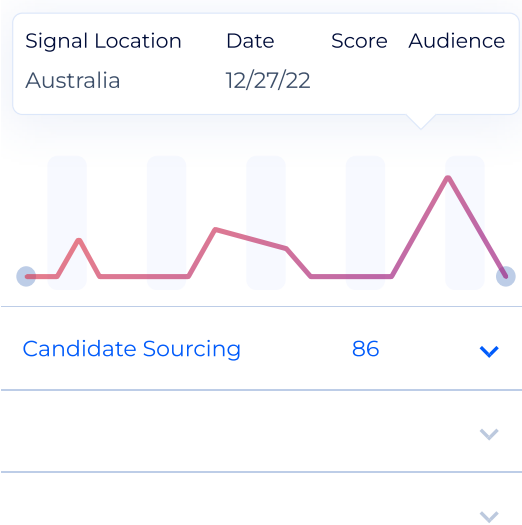

### Trending Intent Signals

Who is Mitchell Wolfe?

Find out what CDC, the company Mitchell works in, is actively searching across the web.

Where is Mitchell Wolfe based?

Topic

Signal Score

Who is CDC's Chief Medical Officer?

Digital Transformation

100

3 Signals found

CDC - CDC Employee Directory - Mitchell Wolfe

Free

Top

Tools

by